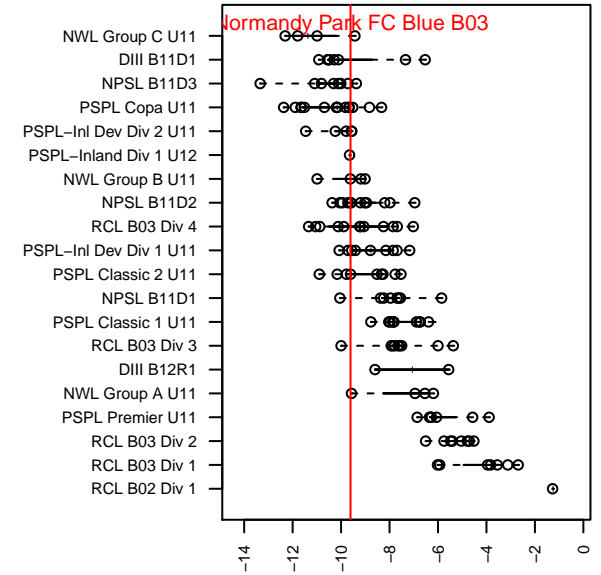

Normandy Park FC Blue B03

Normandy Park FC
 Normandy Park, WA
 B03 total strength=158
 attack=0.2 defense=0.06
 fall league = PSPL Classic 2 U11
 spr league = Spr PSPL Copa U11

alt names used:
 Normandy Park FC '03 Blue
 Normandy Park FC '03 Blue

Venues played:
 2014 PSPL Classic 2 U11
 2014 Spr PSPL Copa U11

**attack and defense variance (black dot)
relative to other teams
and top 10 in region**

**attack and defense rating
relative to others at age
and all opponents in last 13 months**